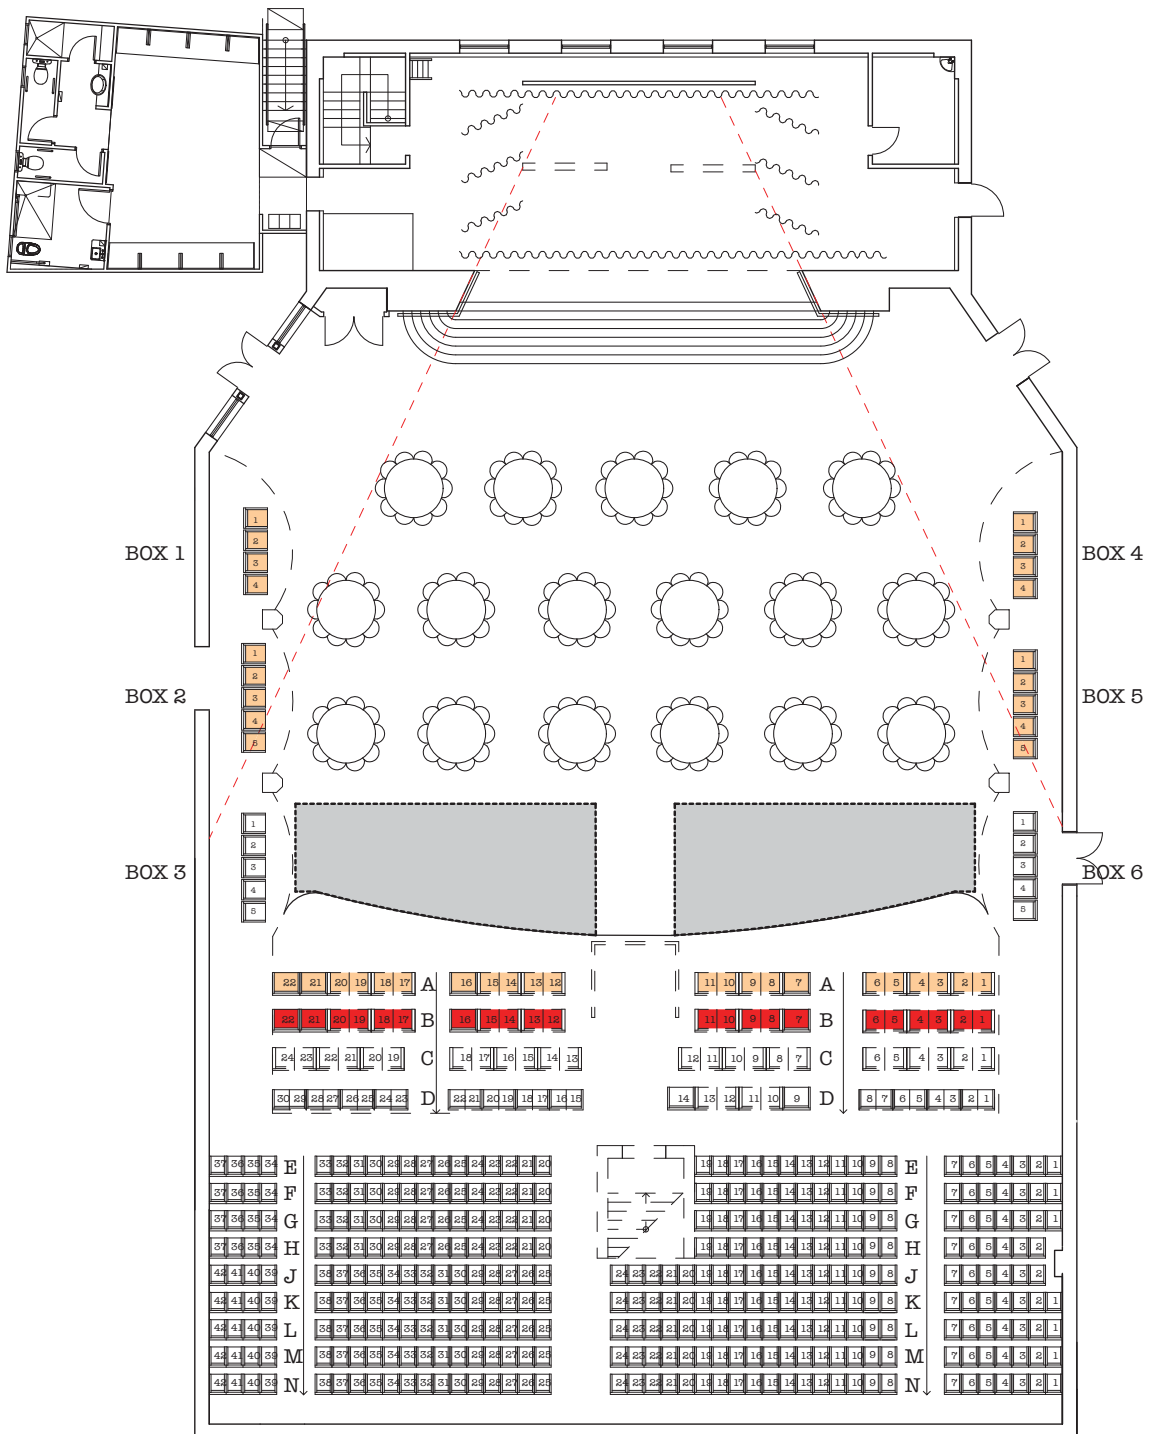

Cabaret

Seats 170 People
 17 Round Tables
 1700mm Diameter

- Restricted view of stage
- Restricted view of floor in front of stage

Floor Plan Scale **1:200**

A18788-M09_B