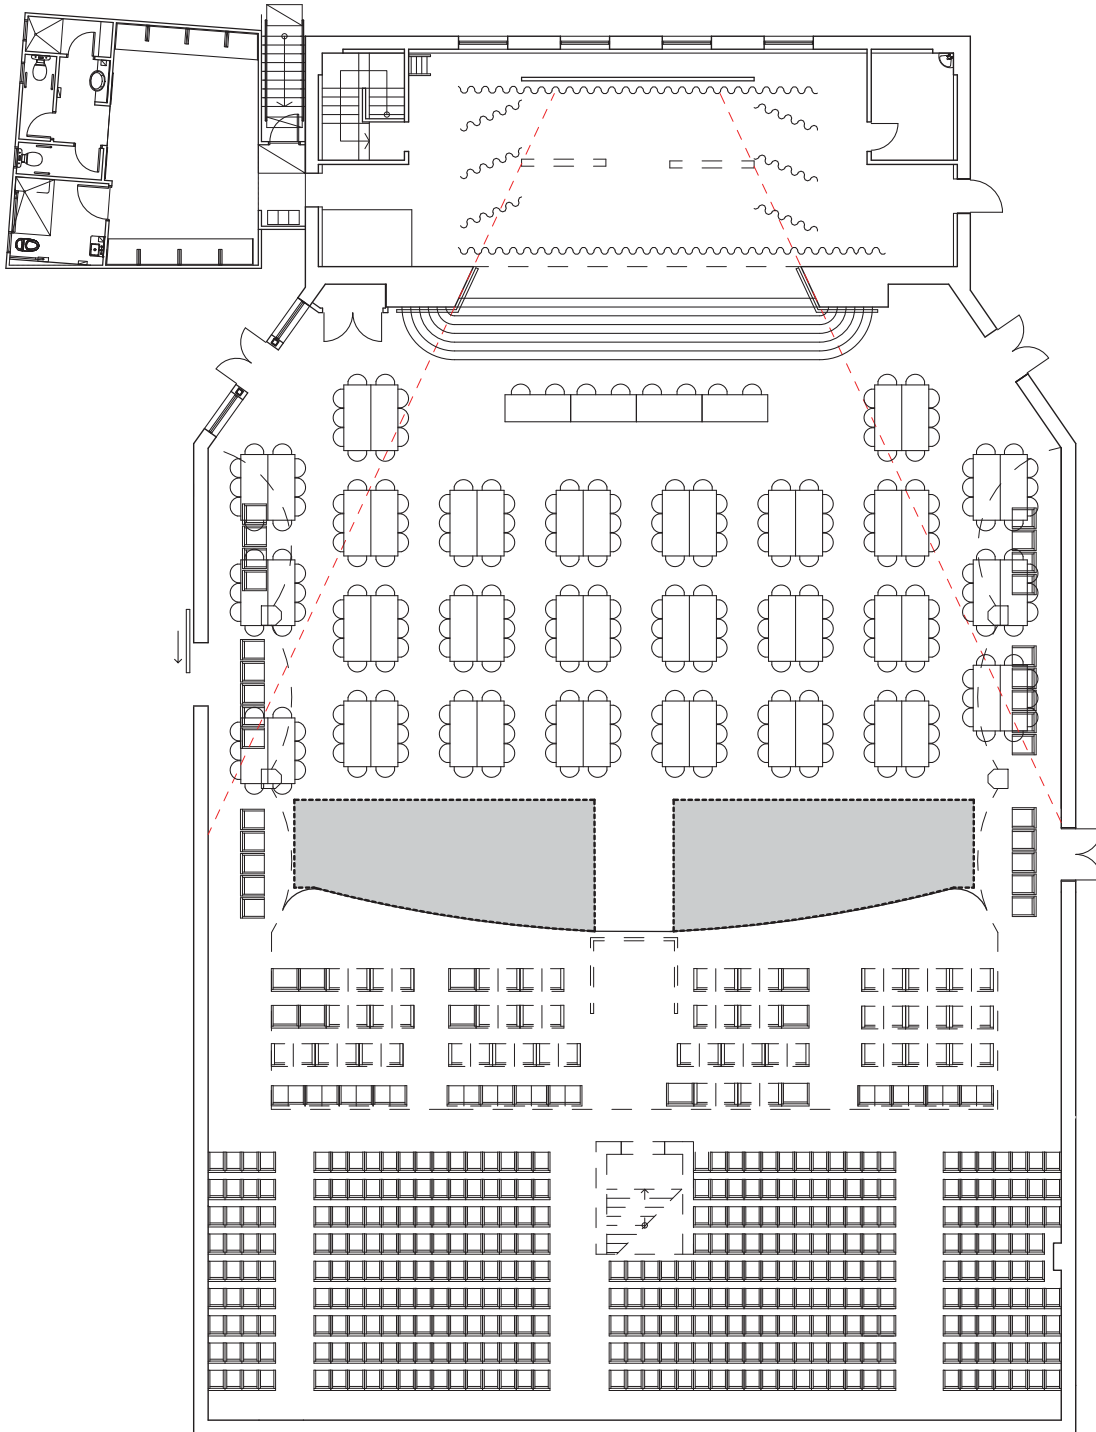

# Wedding 2

Seats 268 People  
26 Square Tables 1520x1860mm  
4 Square Tables 760x1860

**Floor Plan** Scale **1:200**

A18788-M07\_E