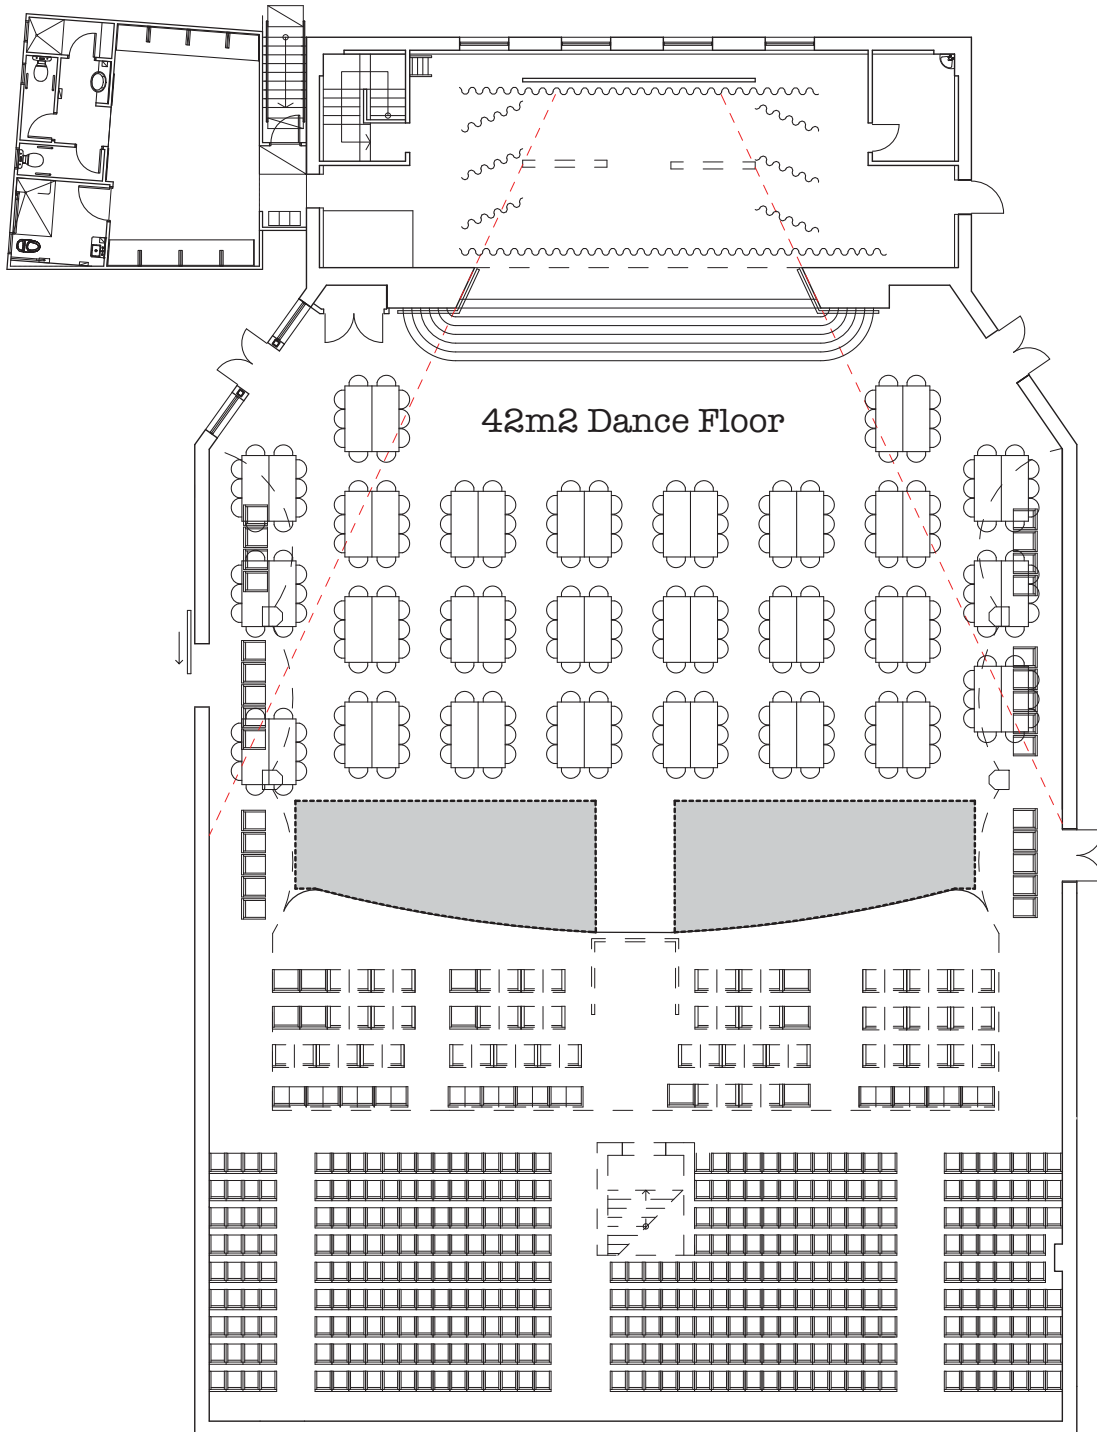

Wedding with Dance Floor

Seats 260 People
26 Square Tables 1520x1860mm

Floor Plan scale **1:200**

A18788-M06_C