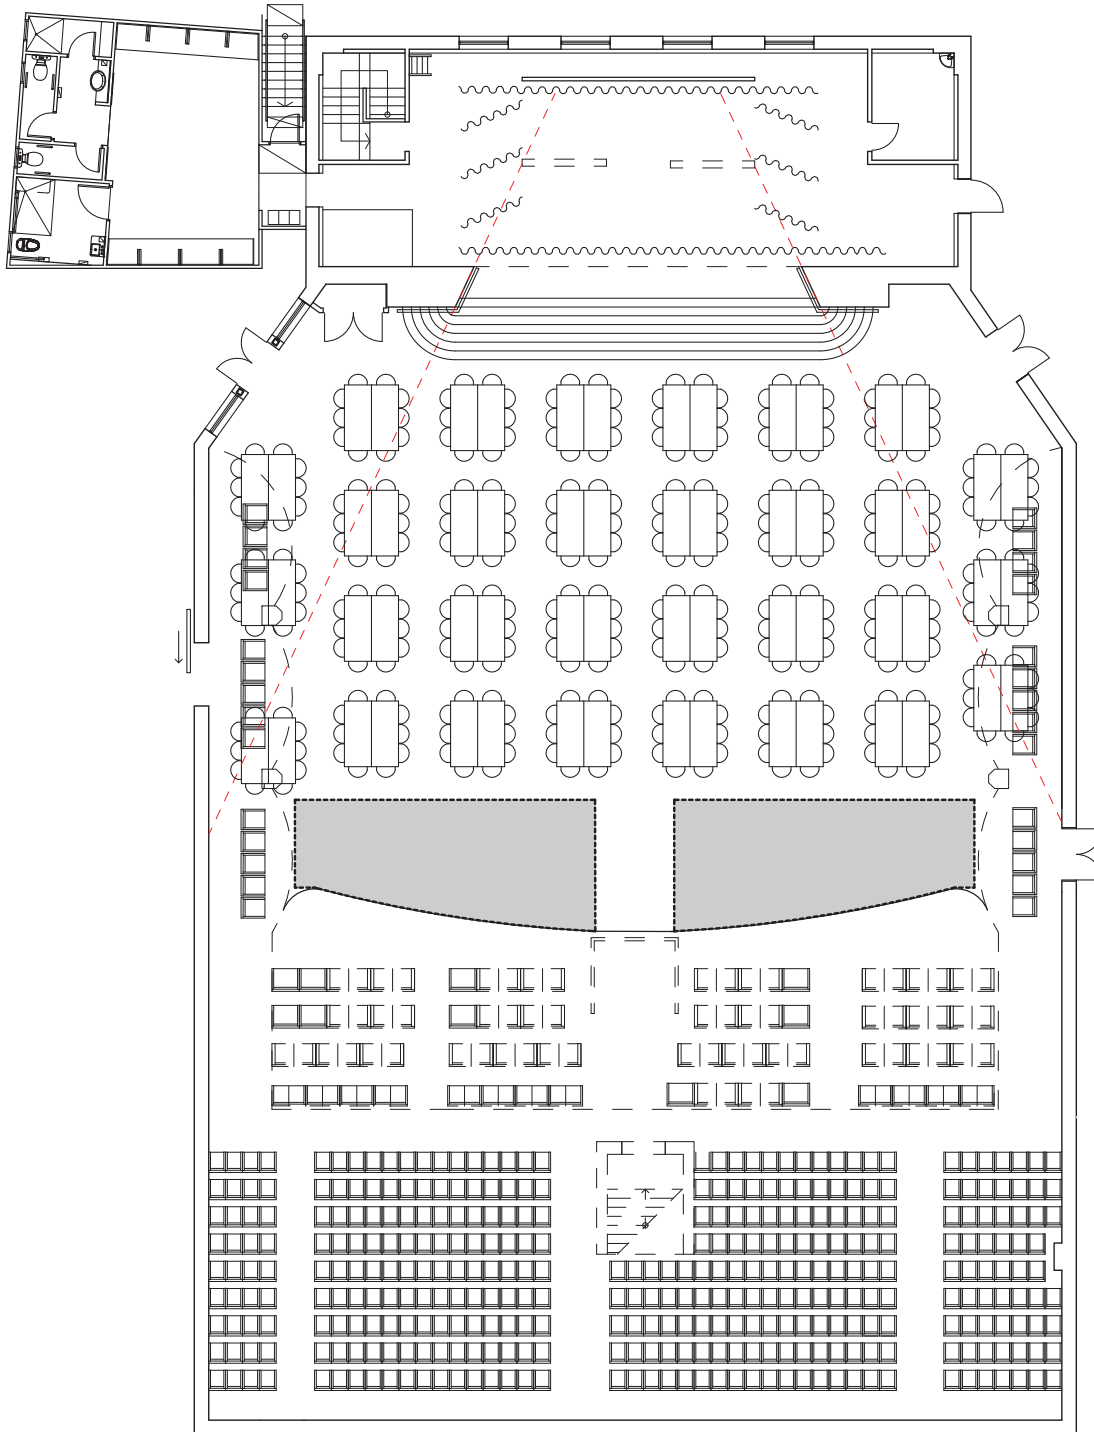

Wedding

Seats 300 People
30 Square Tables 1520x1860mm

Floor Plan Scale **1:200**

A18788-M07_D