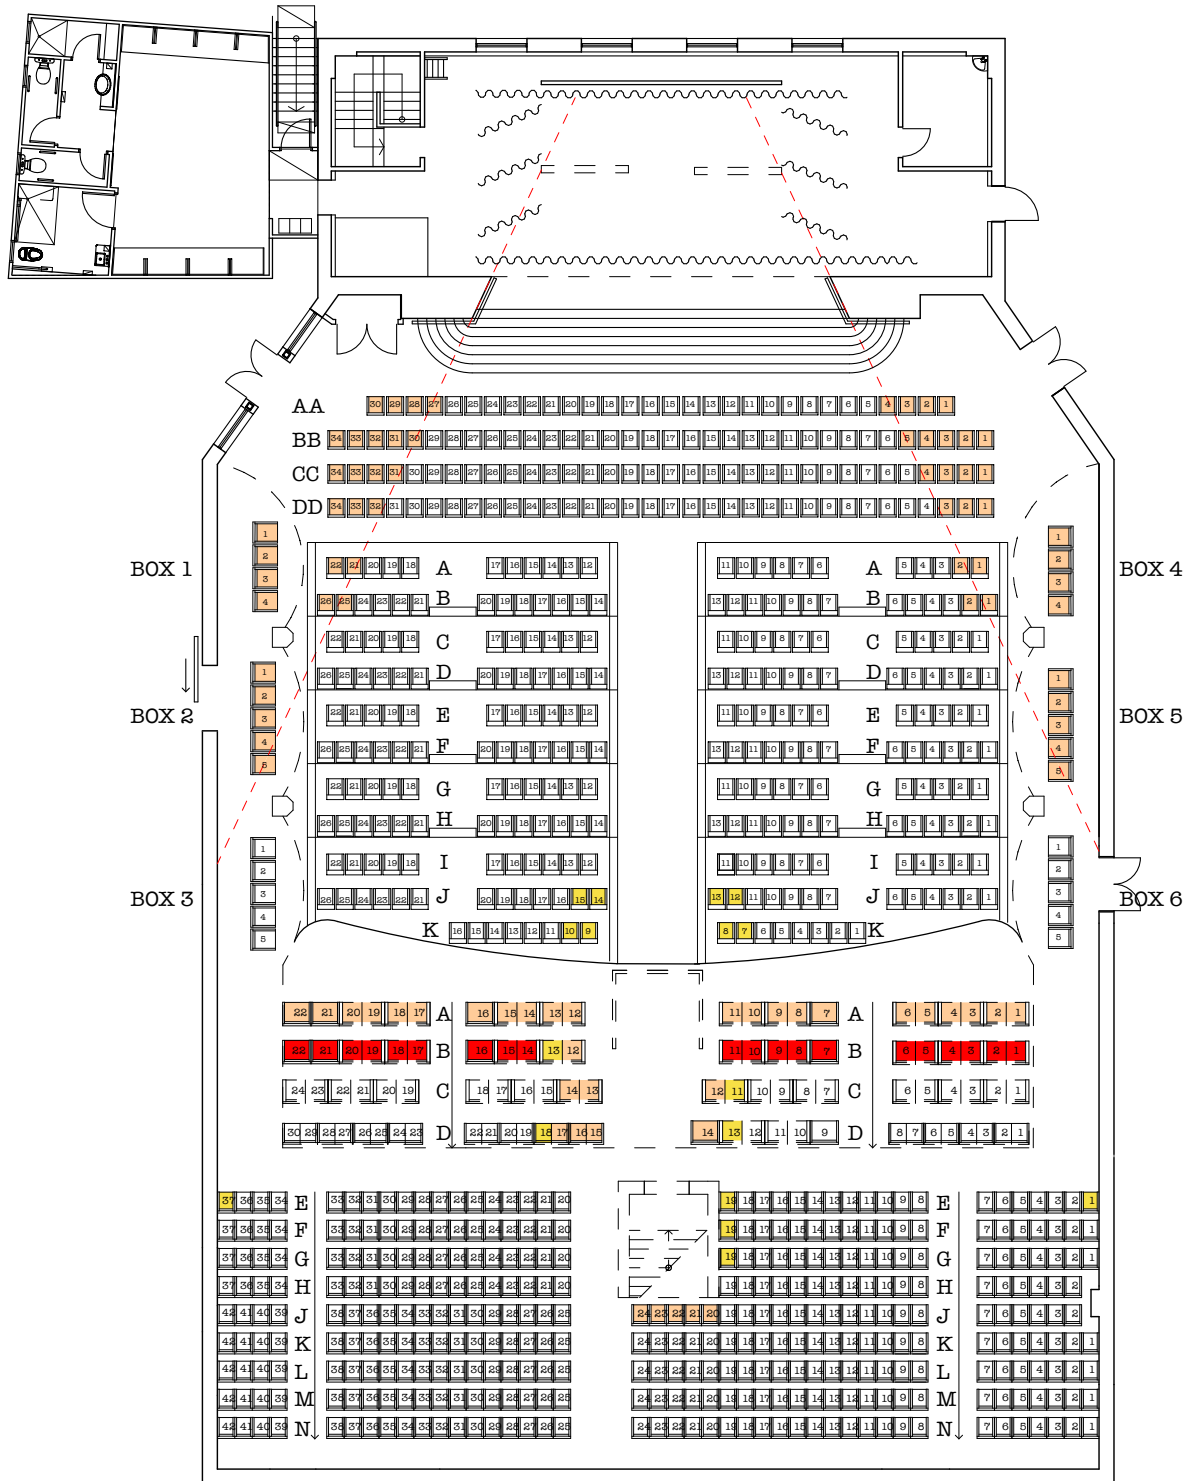

Main Hall - Theatre 1 (restricted views)

870 Total Capacity
 256 Seats - Ground Floor Retractable
 132 Seats - Ground Floor 4 Rows of Loose seats
 482 Seats - Dress Circle (upstairs Seating)

- Restricted view of stage
- Restricted view of floor in front of stage
- Poor view, recommended to sell last

Note: There is no row I in dress circle

Floor Plan Scale **1:200**