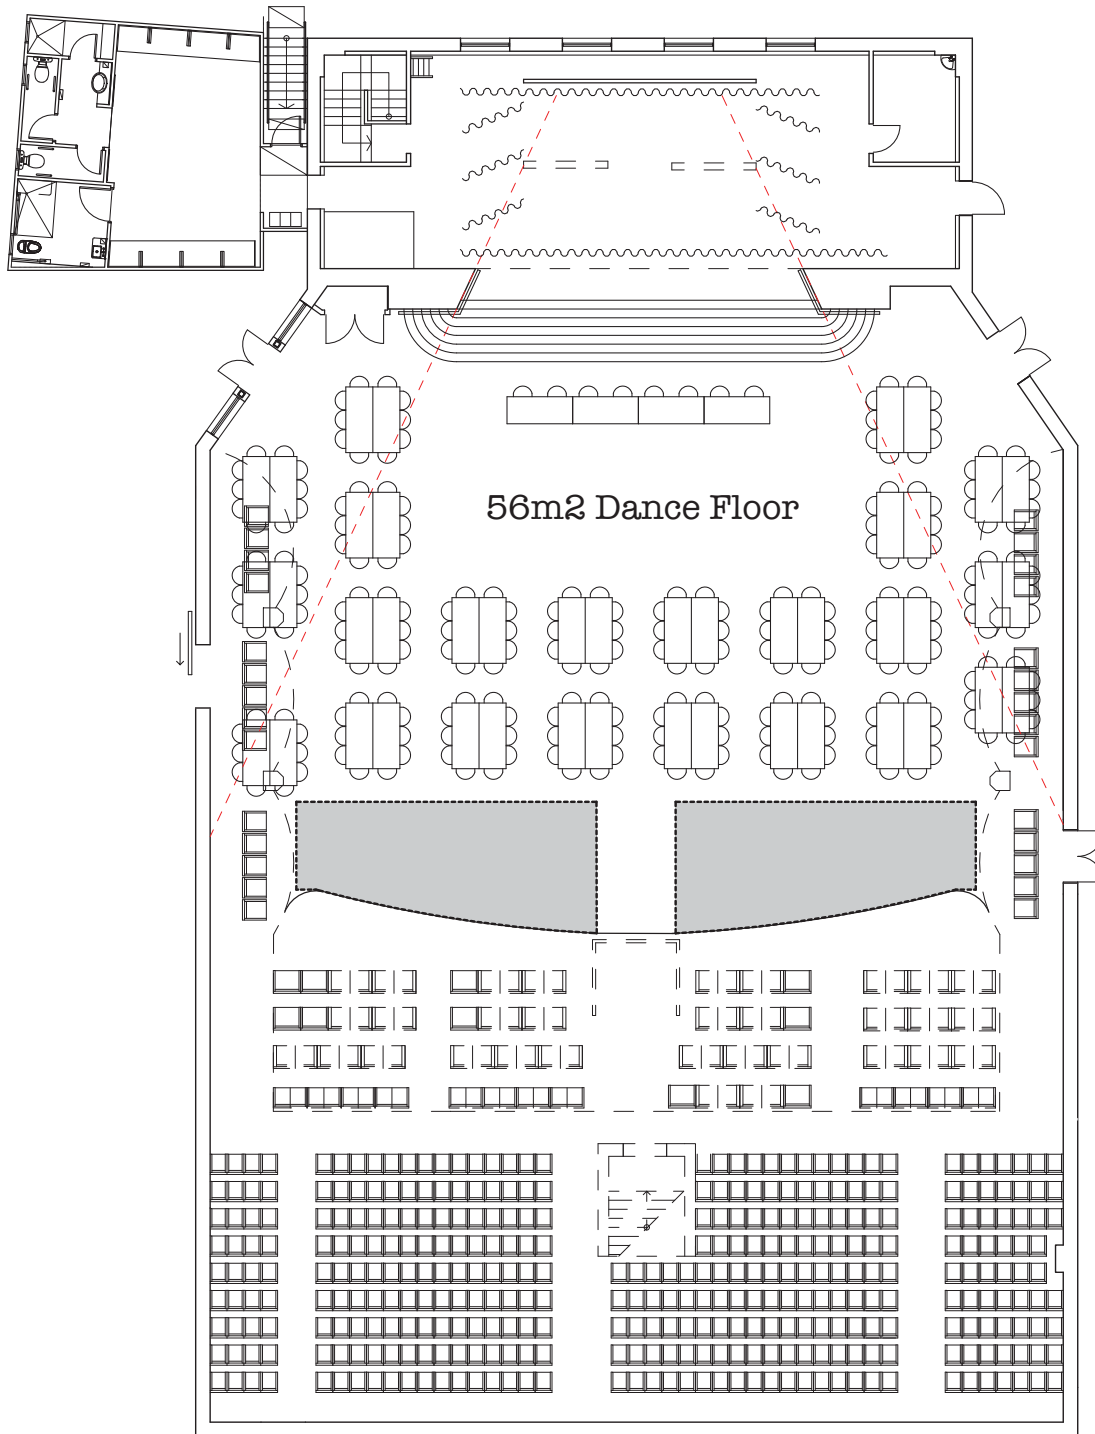

Wedding 2 with Dance Floor

Seats 228 People
22 Square Tables 1520x1860mm
4 Square Tables 760x1860

Floor Plan Scale **1:200**

A18788-M07_E