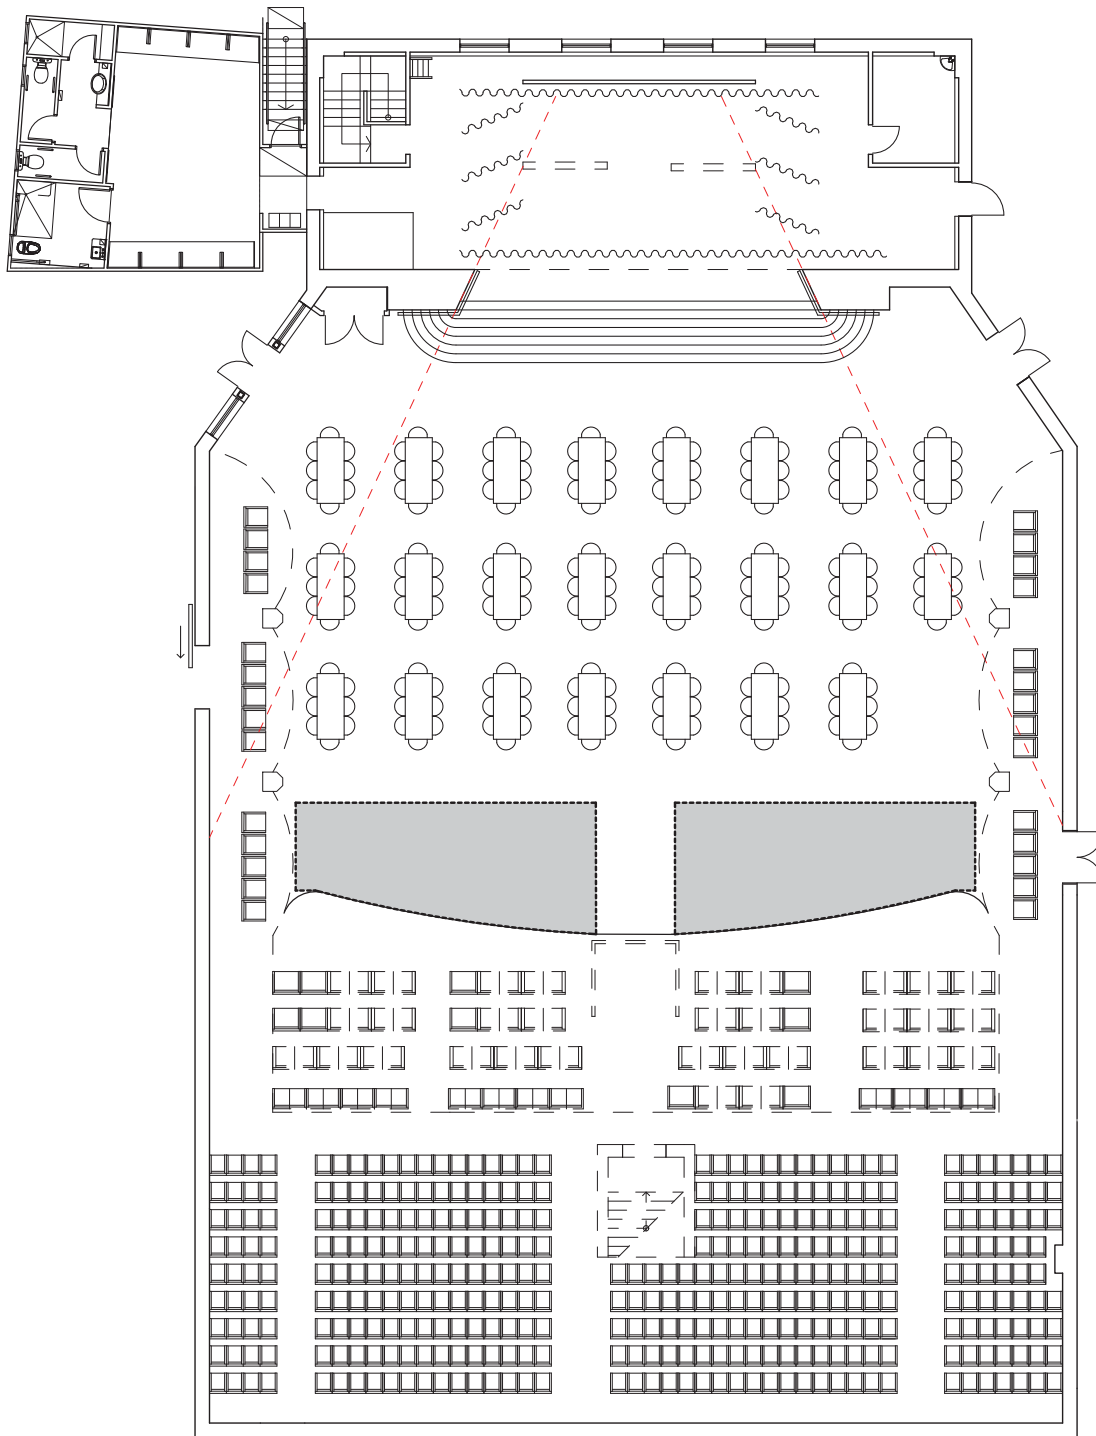

Quiz Night

Seats 184 People
23 Trestle Tables
760x1860mm

Floor Plan Scale **1:200**

A18788-M10_C